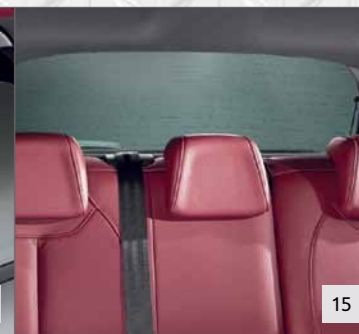

A TOUCH OF PERSONALITY

The Citroën DS3 accessories are all about adding your personality, whether that means Window Sunshades, Storage Compartments or Customisation Stickers and Spoilers. With so many style options the end result will be a car that faithfully reflects your needs.

10

11

12

NO.	PRODUCT NAME	PART NO.	NO.	PRODUCT NAME	PART NO.
10.	Chrome Light Caps	9424 F7	14.	Wind Deflectors	9421 A9
11.	Chrome License Plate Moulding	9424 F9	15.	Rear Window Sunshades	9459 G9
12.	Rear Spoiler (with integrated third brake light)	9400 JZ	16.	Lateral Window Sunshades[▲]	9459 G8
13.	Leather Steering Wheel with Chrome Insert	4109 PA			

[▲]No image available.

13

14

15